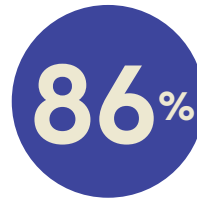

have a high school diploma or higher.