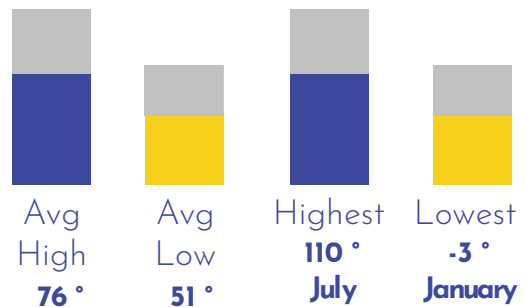

CLIMATE

Sources: developmilledgeville.com, extremeweatherwatch.com